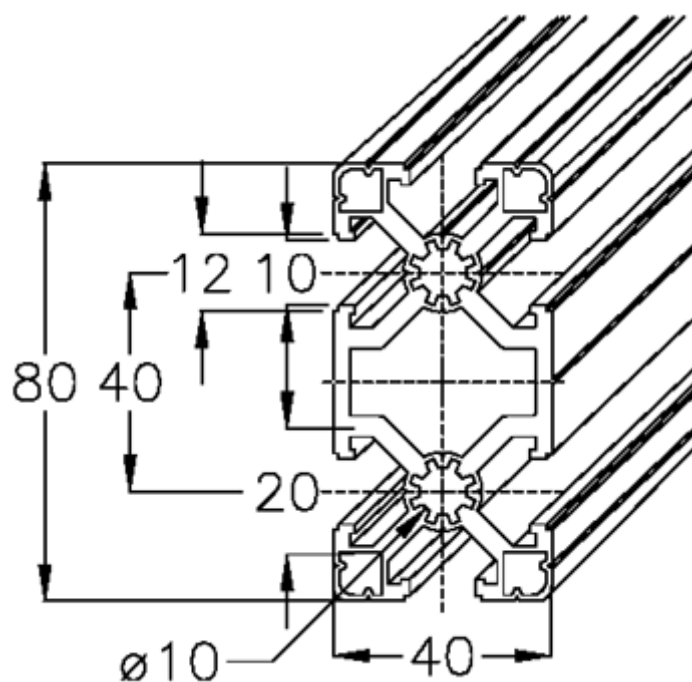

# Data Sheet

Article number: 05803240805600

Description: Hepco MCS Profile 40x80  
0-132-4080 length 5600mm

## Measures

Length mm = 5600

Weight (kg) = 14.672